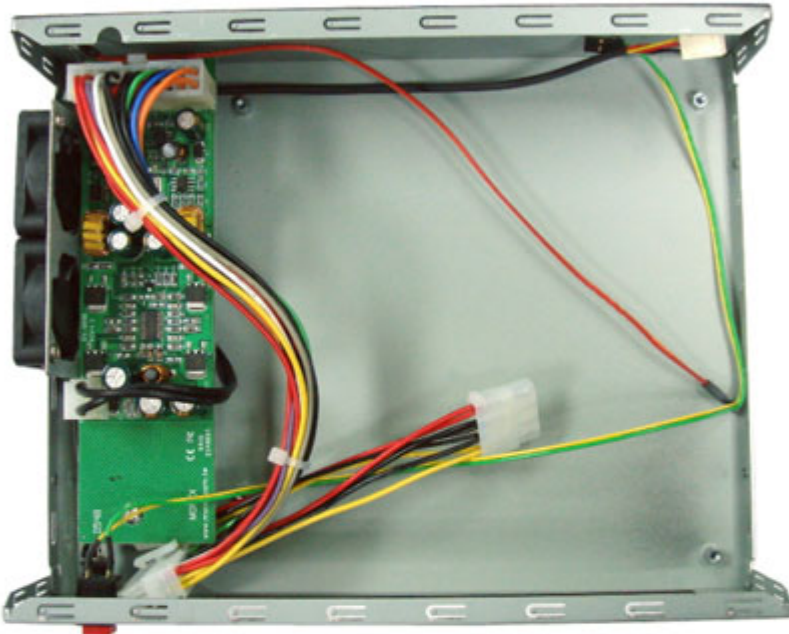

74.95 EUR  
incl. 19% VAT, plus [shipping](#)

Support:  [Drawing](#)

|                        |                              |
|------------------------|------------------------------|
| Model No               | 5677                         |
| M/B Form Factor        | Mini-ITX (6.7"x 6.7")        |
| Dimensions (D x W x H) | 186x 259.5 x 58.5(mm) , 2.8L |

|                   |  |
|-------------------|--|
| Drive Bays        | Internal 2.5*1   |
| CD/DVD Device     | N/A  |
| PSU Form Factor   | Internal Power Supply: 80W (12V)<br>External Power Supply (A/C): 60W & 80W (12V) |
| Indicators        | 1 x Power Status   |
| Front I/O         | N/A  |
| Rear I/O          | COM*1, Power Button  |
| Material          | Steel  |
| System Fans       | N/A  |
| Thickness         | 0.8mm  |
| Container Loading | 20':1800, 40':23800, 40'HQ:4400  |
| Application       | POS, Kiosk, Media Box, Digital Signage   |